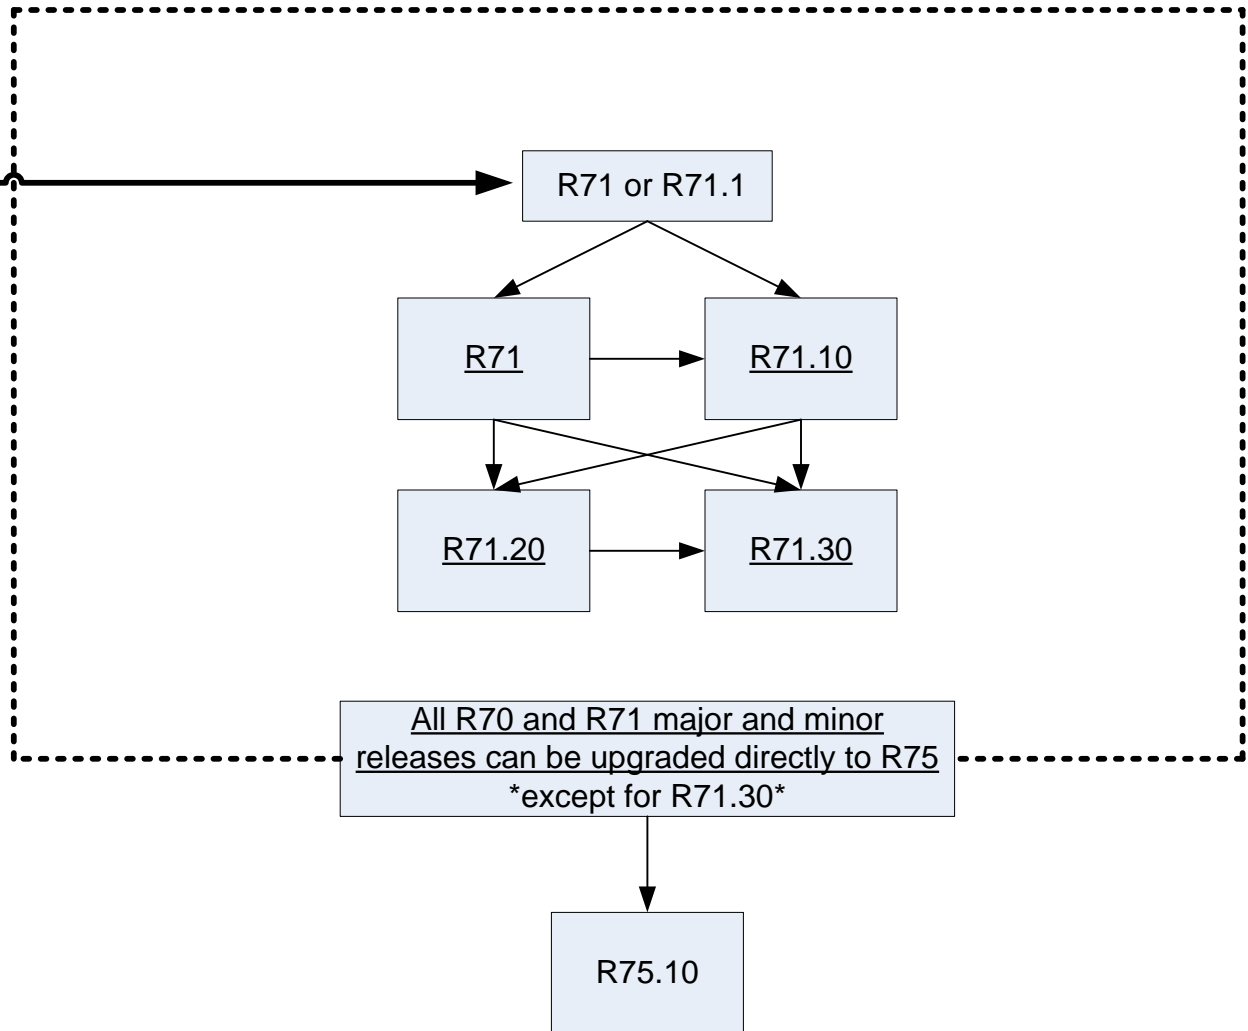

R71.x

R71 Versions

Directly to R71 or R71.1

NGX R65
NGX R65 for SPLAT 2.6
NGX R65 for IPSO 6.0
NGX R65 Connectra NGX R66 Plug-in
NGX R65 with Messaging Security
NGX R65 VSX NGX R65 Management Plug-in
NGX R65.3
NGX R65 UTM-1/Power-1
R70 UTM-1/Power-1/Smart-1
R70, R70.1, R70.20, R70.30

Important - Upgrading from R70.40 to R71 or higher is NOT supported.

To upgrade from R70.40 to R71 or higher you must uninstall R70.40.1

Not Supported to R71

R60
R60A
R61
R62

* Underlined text is a hyperlink to official Check Point documentation