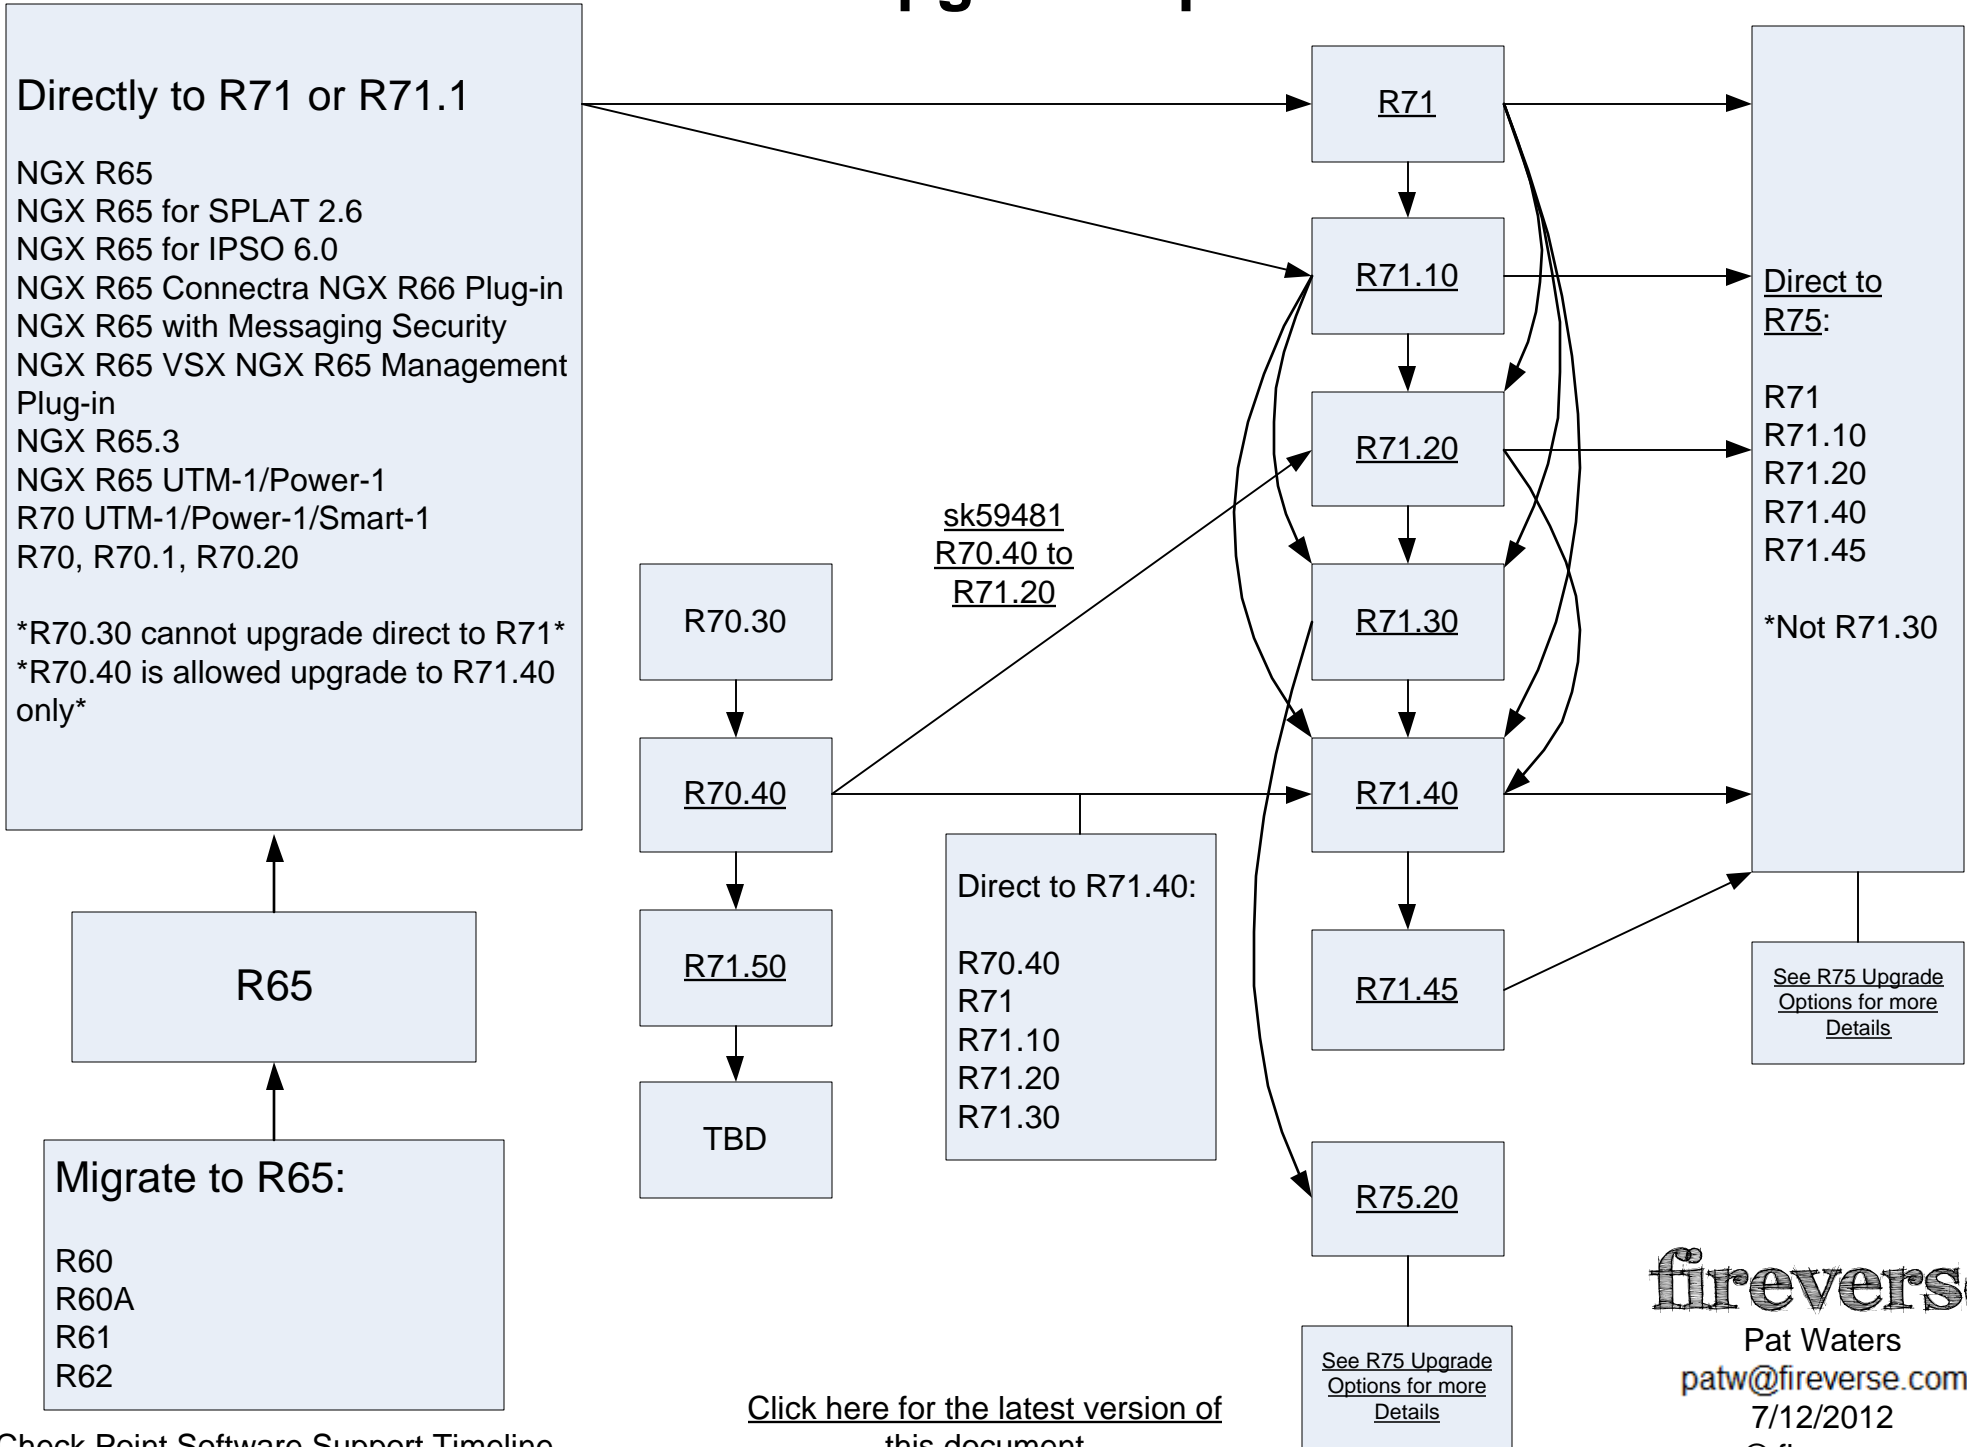

# R71 Upgrade Options

**Directly to R71 or R71.1**

NGX R65  
 NGX R65 for SPLAT 2.6  
 NGX R65 for IPSO 6.0  
 NGX R65 Connectra NGX R66 Plug-in  
 NGX R65 with Messaging Security  
 NGX R65 VSX NGX R65 Management Plug-in  
 NGX R65.3  
 NGX R65 UTM-1/Power-1  
 R70 UTM-1/Power-1/Smart-1  
 R70, R70.1, R70.20

\*R70.30 cannot upgrade direct to R71\*  
 \*R70.40 is allowed upgrade to R71.40 only\*

**R65**

**Migrate to R65:**

R60  
 R60A  
 R61  
 R62

R70.30

R70.40

R71.50

TBD

sk59481  
R70.40 to  
R71.20

**Direct to R71.40:**

R70.40  
 R71  
 R71.10  
 R71.20  
 R71.30

R71

R71.10

R71.20

R71.30

R71.40

R71.45

R75.20

**Direct to R75:**

R71  
 R71.10  
 R71.20  
 R71.40  
 R71.45

\*Not R71.30

See R75 Upgrade Options for more Details

See R75 Upgrade Options for more Details